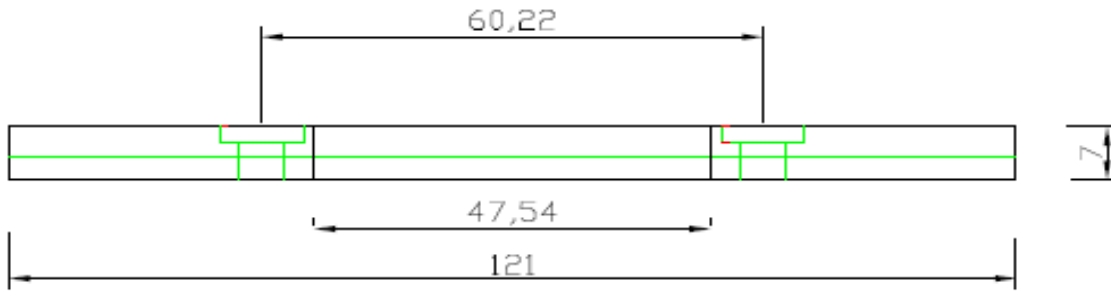

The way the road should be!

BUTTERFLY GUARDRAIL REFLECTOR

KT-102 B SINGLE AND DOUBLE LENS

All measurements are in millimeters