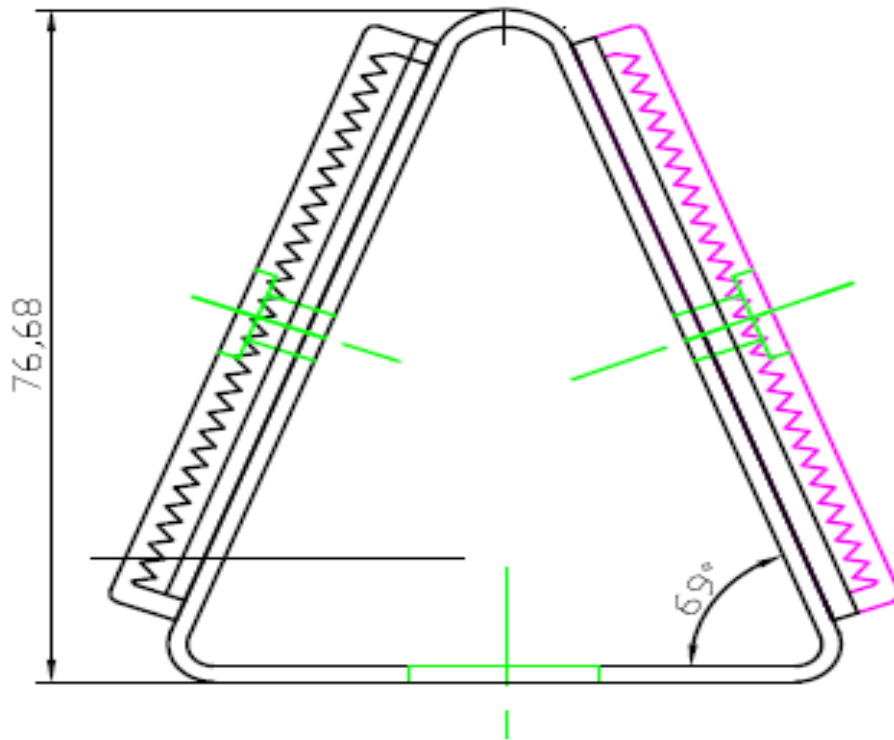

The way the road should be!

BUTTERFLY GUARDRAIL REFLECTOR

KT-102 B SINGLE AND DOUBLE LENS

All measurements are in millimeters