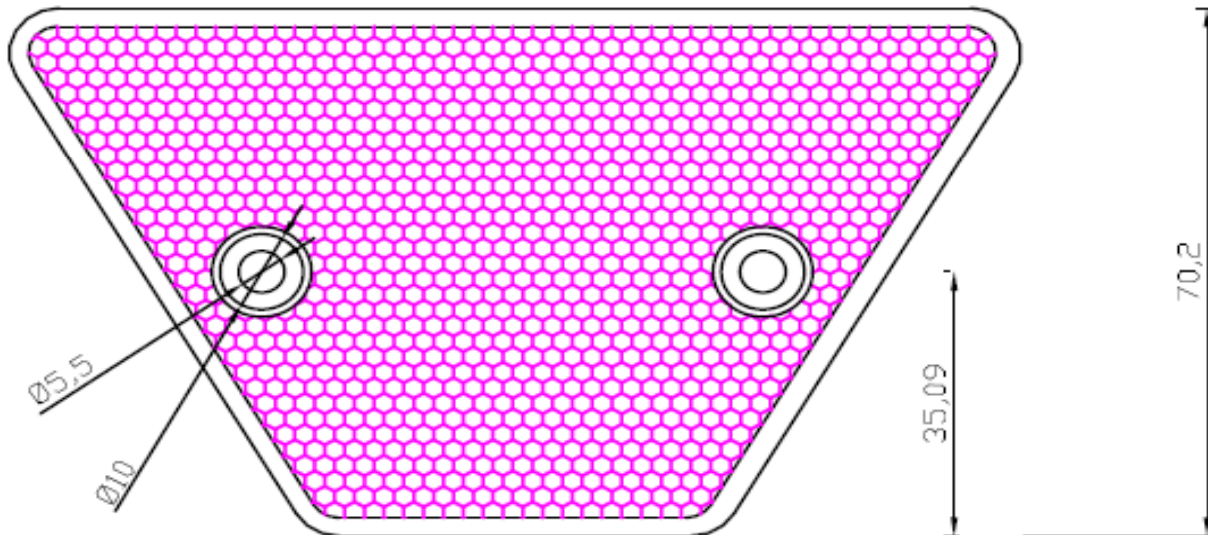

The way the road should be!

BUTTERFLY GUARDRAIL REFLECTOR

KT-102 B SINGLE AND DOUBLE LENS

All measurements are in millimeters