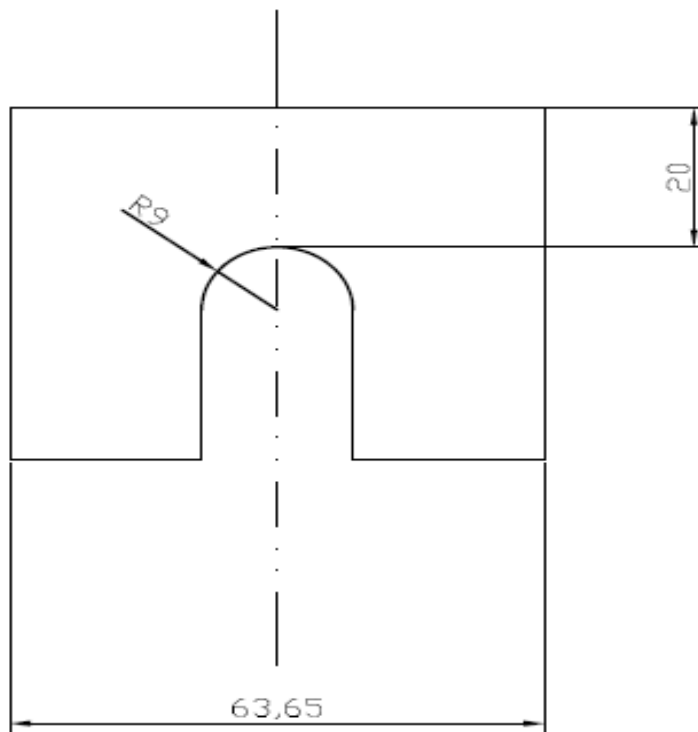

The way the road should be!

BUTTERFLY GUARDRAIL REFLECTOR

KT-102 B SINGLE AND DOUBLE LENS

All measurements are in millimeters