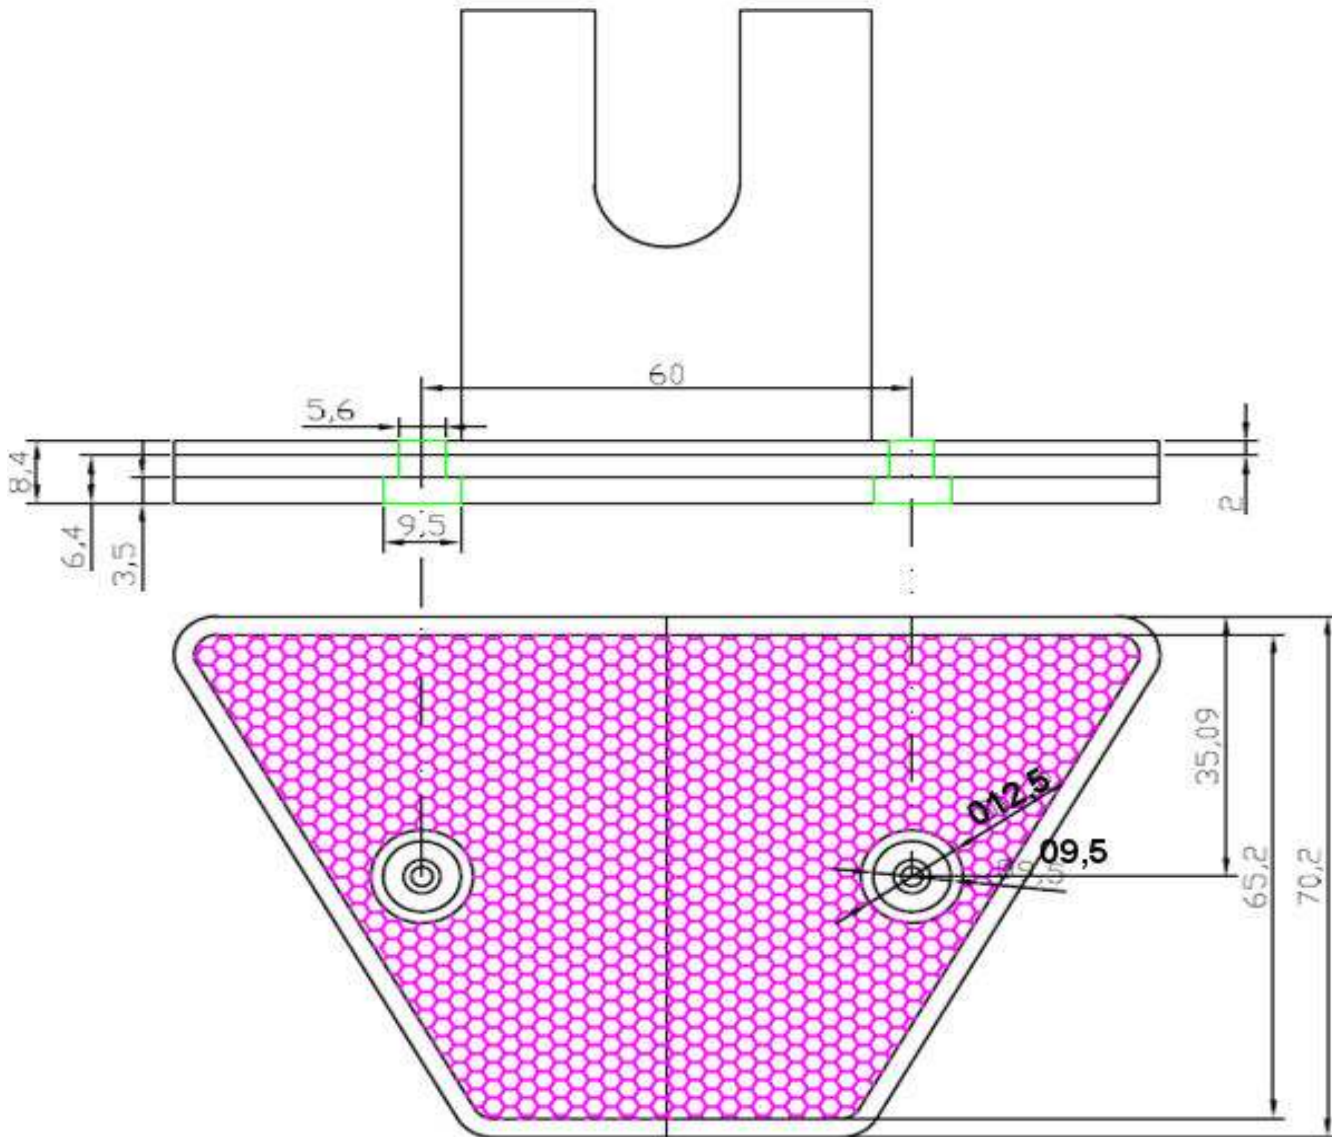

The way the road should be!

BUTTERFLY GUARDRAIL REFLECTOR

KT-102 A L SHAPE

All measurements are in millimeters