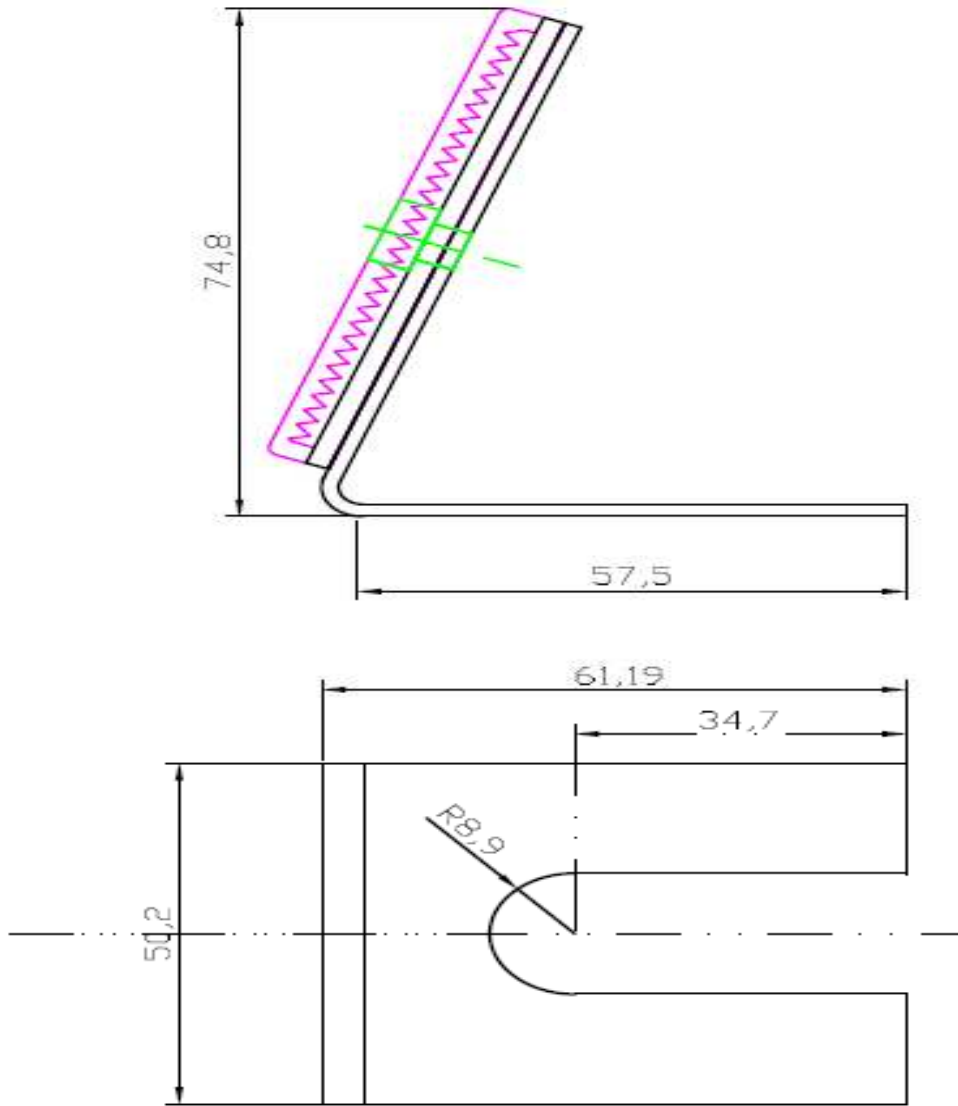

The way the road should be!

BUTTERFLY GUARDRAIL REFLECTOR

KT-102 A L SHAPE

All measurements are in millimeters